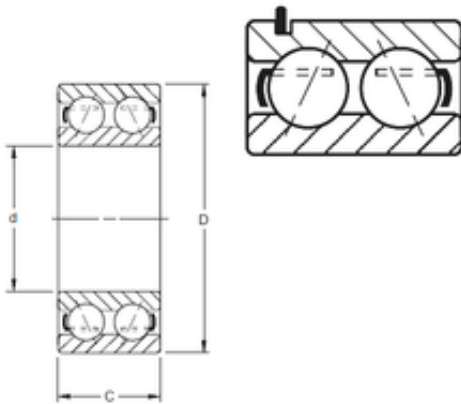

BEARING CORP.OF CANADA LTD.

60 mm x 110 mm x 36,53 mm TIMKEN 5212KG Angular Contact Ball Bearings

Bearing No. 5212KG

Size	60x110x36.53 mm
Bore Diameter	60 mm
Outer Diameter	110 mm
Width	36,53 mm
d	60 mm
D	110 mm
B	36,53 mm
C	36,53 mm
Angle ()	20 °
Weight	1,424 Kg
Basic dynamic load rating (C)	103 kN

5212KG Bearing 2D drawings and 3D CAD models