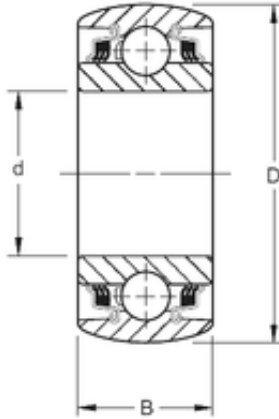

BEARING CORP.OF CANADA LTD.

ROUND BORE

55,58 mm x 100 mm x 33,34 mm TIMKEN
W211PPB2 Single Row Ball Bearings

Bearing No. W211PPB2

Size	55.58x100x33.34 mm
Bore Diameter	55,58 mm
Outer Diameter	100 mm
Width	33,34 mm
d	55,58 mm
D	100 mm
B	33,34 mm
C	33,34 mm
Weight	0,966 Kg
Basic dynamic load rating (C)	48,8 kN

W211PPB2 Bearing 2D drawings and 3D CAD models